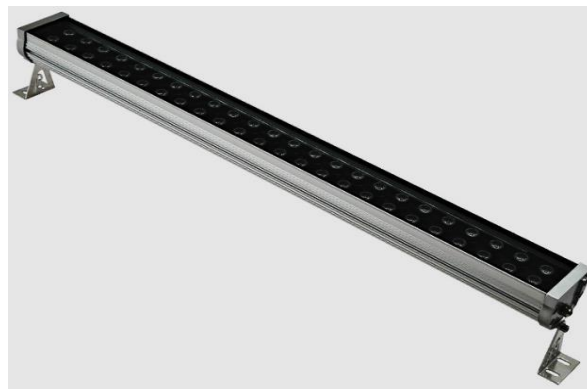

Product Specifications

LINEAR SOLAR LED LIGHT
Powered by ZeroSUN™ Solar Controller

24W - 36W - 48W
3 YEAR Warranty

ZA-LF1809 Series Linear Solar Flood Lights

50,000 hrs

IP67
57000K

for SIGN LIGHTING, LANDSCAPE LIGHTING and WALL WASHER applications

Overview

Luminous efficacy >110LPW
High efficiency integral fishbone type heat sink
LED: Epistar COB
Powered by ZeroSUN™ ZS10-100WW-A controller
Pivoting light head for incremental adjustment
Ingress Protection: IP67
Operating Environment: -50C to +55C

Electrical

Power 24-36-48W
Voltage 12VDC
PF >0.9

Photometric

CRI Ra>75
Color 5700K
Beam Angle options: 15/30/60°

Model	Watts	Lumens	Size/Weight	Finish
ZA-LF24W	24	2640	39x3.2x8" / 25lbs	Silver
ZA-LF36W	36	3960	39x4.2x10" / 27lbs	Silver
ZA-LF48W	48	5280	39x4.2x10" / 32lbs	Silver

Applications - Solar Powered Lighting

Signs, billboards
Landscape
Accent lighting
Wallwashers - with Optional Color COB